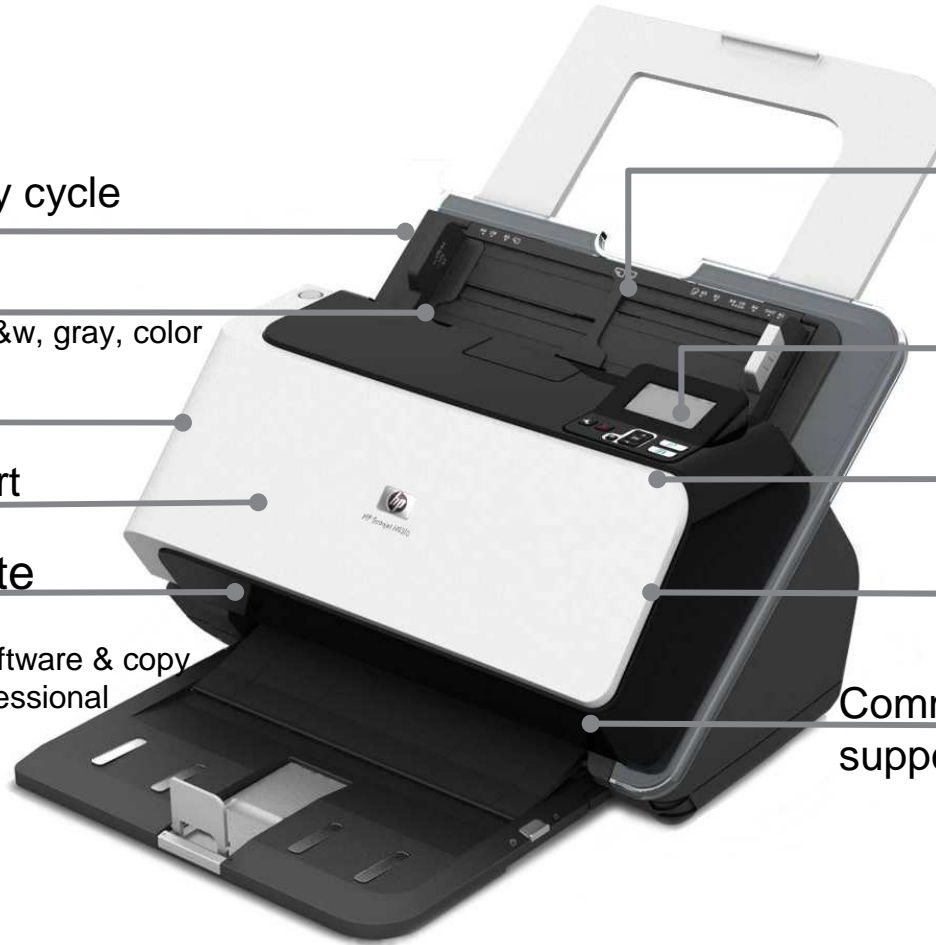

HP Scanjet 9000 Sheet-feed Scanner

5,000 pages daily duty cycle

60ppm/120ipm

Landscape w/letter: 300dpi b&w, gray, color

600 dpi

Web JetAdmin support

Robust software suite

ISIS®, TWAIN, WIA drivers

HP Smart Document Scan Software & copy

Kofax® VirtualReScan® Professional

IRIS ReadIris PRO OCR

150 page stack size

A8 to A3

13# - 32# + biz cards

4 line LCD Display

w/Quick Start Buttons

HP Precision Feed

Technologies

Switchable black &

white background

Commercial service &

support

1 year on-site exchange